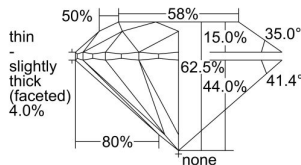

GIA®

FACSIMILE

GIA REPORT 1498735023

Verify this report at GIA.edu

GIA NATURAL DIAMOND DOSSIER®

June 24, 2024
GIA Report Number 1498735023
Shape and Cutting Style ..... Round Brilliant
Measurements ..... 4.25 - 4.28 x 2.67 mm

GRADING RESULTS

Carat Weight ..... 0.30 carat
Color Grade ..... E
Clarity Grade S11
Cut Grade ..... Excellent

ADDITIONAL GRADING INFORMATION

Polish ..... Excellent
Symmetry ..... Excellent
Fluorescence ..... Faint
Clarity Characteristics..... Crystal, Feather, Indented Natural
Inscription(s): GIA 1498735023

PROPORTIONS

GRADING SCALES

GIA COLOR SCALE	GIA CLARITY SCALE	GIA CUT SCALE	
D	FLAWLESS	EXCELLENT	
E	INTERNALLY FLAWLESS		
F		VVS₁	VERY GOOD
G	VVS₂		
H	VS₁	GOOD	
I	VS₂		
J	S1₁	FAIR	
K	S1₂		
L	I₁	POOR	
M	I₂		
N	I₃		
O			
P			
Q			
R			
S			
T			
U			
V			
W			
X			
Y			
Z