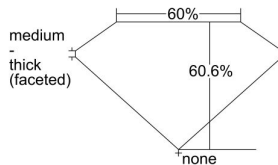

GIA®

FACSIMILE

GIA REPORT 1498736917

Verify this report at GIA.edu

GIA NATURAL DIAMOND DOSSIER®

June 25, 2024
GIA Report Number 1498736917
Shape and Cutting Style ..... Pear Brilliant
Measurements ..... 6.48 x 4.13 x 2.50 mm

GRADING RESULTS

Carat Weight ..... 0.40 carat
Color Grade I
Clarity Grade VS2

ADDITIONAL GRADING INFORMATION

Polish ..... Excellent
Symmetry ..... Excellent
Fluorescence ..... None
Clarity Characteristics ..... Cavity, Crystal
Inscription(s): GIA 1498736917

PROPORTIONS

Profile not to actual proportions

GRADING SCALES

GIA COLOR SCALE		GIA CLARITY SCALE			
COLORLESS	D	VERY VERY SLIGHTLY INCLUDED	FLAWLESS		
	E		INTERNALLY FLAWLESS		
	F	VERY SLIGHTLY INCLUDED	VVS₁		
	G		VVS₂		
	H		VS₁		
	NEAR COLORLESS	I	SLIGHTLY INCLUDED	VS₂	
		J		SI₁	
		FAINT	K	INCLUDED	SI₂
			L		I₁
			M		I₂
VERY LIGHT			N	INCLUDED	I₃
			O		
			P		
	Q				
LIGHT	R				
	S				
	T				
	U				
	V				
	Z