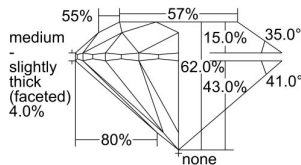

GIA®

FACSIMILE

GIA REPORT 1498741724

Verify this report at GIA.edu

GIA NATURAL DIAMOND DOSSIER®

June 25, 2024
GIA Report Number **1498741724**
Shape and Cutting Style ..... **Round Brilliant**
Measurements ..... **4.71 - 4.72 x 2.92 mm**

GRADING RESULTS

Carat Weight ..... **0.40 carat**
Color Grade ..... **D**
Clarity Grade **S12**
Cut Grade ..... **Excellent**

ADDITIONAL GRADING INFORMATION

Polish ..... **Excellent**
Symmetry ..... **Excellent**
Fluorescence ..... **None**
Clarity Characteristics..... **Cloud, Crystal, Feather**
Inscription(s): **GIA 1498741724**

PROPORTIONS

Profile to actual proportions

GRADING SCALES

GIA COLOR SCALE	GIA CLARITY SCALE	GIA CUT SCALE	
D	FLAWLESS	EXCELLENT	
E	INTERNALLY FLAWLESS		
F		VVS₁	VERY GOOD
G	VVS₂		
H	VS₁	GOOD	
I	VS₂		
J	S1₁	FAIR	
K	S1₂		
L	I₁	POOR	
M	I₂		
N	I₃		
O			
P			
Q			
R			
S			
T			
U			
V			
W			
X			
Y			
Z