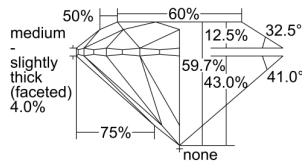

GIA®

FACSIMILE

GIA REPORT 1498742121

Verify this report at GIA.edu

GIA NATURAL DIAMOND DOSSIER®

June 27, 2024
GIA Report Number **1498742121**
Shape and Cutting Style ..... **Round Brilliant**
Measurements ..... **4.84 - 4.85 x 2.89 mm**

GRADING RESULTS

Carat Weight ..... **0.41 carat**
Color Grade ..... **J**
Clarity Grade **VS1**
Cut Grade ..... **Excellent**

ADDITIONAL GRADING INFORMATION

Polish ..... **Excellent**
Symmetry ..... **Excellent**
Fluorescence ..... **None**
Clarity Characteristics..... **Needle, Feather, Pinpoint**
Inspection(s): GIA 1498742121

PROPORTIONS

Profile to actual proportions

GRADING SCALES

GIA COLOR SCALE	GIA CLARITY SCALE	GIA CUT SCALE
D	FLAWLESS	EXCELLENT
E	FLAWLESS	
F	INTERNALLY FLAWLESS	VERY GOOD
G	FLAWLESS	
H	VVS₁	GOOD
I	VVS₂	
J	VS₁	FAIR
K	VS₂	
L	SI₁	POOR
M	SI₂	
N	I₁	
O	I₂	
P	I₃	
Q		
R		
S		
T		
U		
V		
W		
X		
Y		
Z