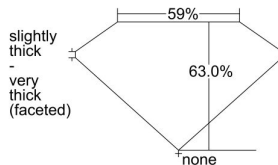

GIA®

FACSIMILE

GIA REPORT 1498753166

Verify this report at GIA.edu

GIA NATURAL DIAMOND DOSSIER®

June 26, 2024
GIA Report Number 1498753166
Shape and Cutting Style ..... Oval Brilliant
Measurements ..... 7.52 x 4.82 x 3.04 mm

GRADING RESULTS

Carat Weight ..... 0.72 carat
Color Grade ..... D
Clarity Grade VVS1

ADDITIONAL GRADING INFORMATION

Polish ..... Excellent
Symmetry ..... Excellent
Fluorescence ..... None
Clarity Characteristics ..... Pinpoint, Feather
Inscription(s): GIA 1498753166

PROPORTIONS

Profile not to actual proportions

GRADING SCALES

GIA COLOR SCALE		GIA CLARITY SCALE			
COLORLESS	D	VERY VERY SLIGHTLY INCLUDED	FLAWLESS		
	E		INTERNALLY FLAWLESS		
	F	VERY SLIGHTLY INCLUDED	VVS₁		
	G		VVS₂		
	H		VS₁		
	NEAR COLORLESS	I	SLIGHTLY INCLUDED	VS₂	
		J		SI₁	
		FAINT	K	INCLUDED	SI₂
			L		I₁
			M		I₂
VERT LIGHT	N	LIGHT	I₃		
	O				
	P				
	Q				
	R