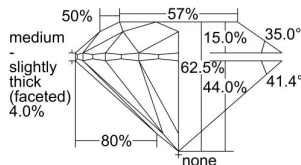

GIA®

FACSIMILE

GIA REPORT 1498755870

Verify this report at GIA.edu

GIA NATURAL DIAMOND DOSSIER®

June 25, 2024
GIA Report Number **1498755870**
Shape and Cutting Style ..... **Round Brilliant**
Measurements ..... **5.27 - 5.29 x 3.30 mm**

GRADING RESULTS

Carat Weight ..... **0.56 carat**
Color Grade ..... **I**
Clarity Grade **VS1**
Cut Grade ..... **Excellent**

ADDITIONAL GRADING INFORMATION

Polish ..... **Excellent**
Symmetry ..... **Excellent**
Fluorescence ..... **None**
Clarity Characteristics ..... **Cloud, Pinpoint**
Inscription(s): **GIA 1498755870**

PROPORTIONS

Profile to actual proportions

GRADING SCALES

GIA COLOR SCALE

COLORLESS	D
	E
	F
	G
	H
	I
	J
NEAR COLORLESS	K
	L
Faint	M
	N
	O
	P
	Q
	R
	S
	T
	U
	V
	W
	X
	Y
Light	Z

GIA CLARITY SCALE

FLAWLESS	VERY VERY SLIGHTLY INCLUDED	VVS₁	VVS₂		
				VS₁	VS₂
INTERNALLY FLAWLESS	SLIGHTLY INCLUDED	SI₁	SI₂		
		I₁	I₂		
VERY VERY SLIGHTLY INCLUDED	INCLUDED	I₃			

GIA CUT SCALE

EXCELLENT
VERY GOOD
GOOD
FAIR
POOR