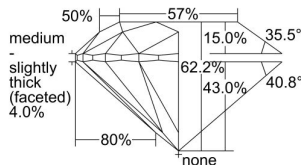

GIA®

FACSIMILE

GIA REPORT

1498759364

Verify this report at GIA.edu

GIA NATURAL DIAMOND DOSSIER®

June 26, 2024
GIA Report Number 1498759364
Shape and Cutting Style ..... Round Brilliant
Measurements ..... 4.58 - 4.59 x 2.85 mm

GRADING RESULTS

Carat Weight ..... 0.37 carat
Color Grade ..... E
Clarity Grade S11
Cut Grade ..... Excellent

ADDITIONAL GRADING INFORMATION

Polish ..... Excellent
Symmetry ..... Excellent
Fluorescence ..... None
Clarity Characteristics ..... Feather, Crystal
Inscription(s): GIA 1498759364

PROPORTIONS

Profile to actual proportions