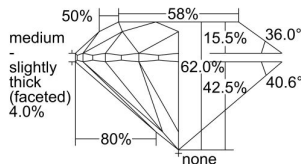

GIA®

FACSIMILE

GIA REPORT

1498764609

Verify this report at GIA.edu

GIA NATURAL DIAMOND DOSSIER®

June 26, 2024

GIA Report Number **1498764609**

Shape and Cutting Style ..... **Round Brilliant**

Measurements ..... **5.06 - 5.08 x 3.14 mm**

GRADING RESULTS

Carat Weight ..... **0.50 carat**

Color Grade ..... **H**

Clarity Grade **S11**

Cut Grade ..... **Excellent**

ADDITIONAL GRADING INFORMATION

Polish ..... **Excellent**

Symmetry ..... **Excellent**

Fluorescence ..... **Faint**

Clarity Characteristics ..... **Feather**

Inscription(s): **GIA 1498764609**

PROPORTIONS

Profile to actual proportions

GRADING SCALES

GIA
COLOR
SCALE

COLORESS	D
	E
	F
	G
NEAR COLORESS	H
	I
	J
	K
	L
FAIN	M
	N
	O
	P
VERY LIGHT	Q
	R
	S
	T
	U
	V
LIGHT	W
	X
	Y
	Z

GIA
CLARITY
SCALE

VERY VERY SLIGHTLY INCLUDED	FLAWLESS
	INTERNALLY FLAWLESS
VERY SLIGHTLY INCLUDED	VVS₁
	VVS₂
SLIGHTLY INCLUDED	VS₁
	VS₂
INCLUDED	SI₁
	SI₂
	I₁
	I₂
	I₃

GIA
CUT
SCALE

EXCELLENT
VERY GOOD
GOOD
FAIR
POOR