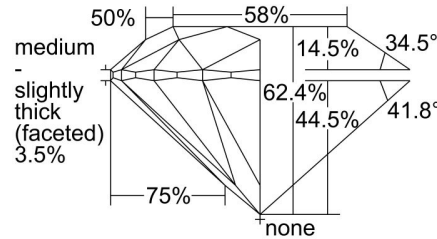

GIA NATURAL DIAMOND GRADING REPORT

June 28, 2024  
 GIA Report Number ..... 1498766993  
 Shape and Cutting Style ..... Round Brilliant  
 Measurements ..... 7.31 - 7.36 x 4.58 mm

GRADING RESULTS

Carat Weight ..... 1.51 carat  
 Color Grade ..... I  
 Clarity Grade ..... SI2  
 Cut Grade ..... Excellent

PROPORTIONS

Profile to actual proportions

CLARITY CHARACTERISTICS

- KEY TO SYMBOLS\***
- Twinning Wisp
  - Feather
  - Crystal
  - Cavity
  - Needle

\* Red symbols denote internal characteristics (inclusions). Green or black symbols denote external characteristics (blemishes). Diagram is an approximate representation of the diamond, and symbols shown indicate type, position, and approximate size of clarity characteristics. All clarity characteristics may not be shown. Details of finish are not shown.