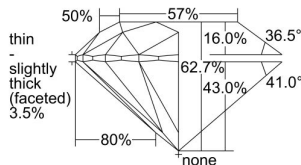

GIA®

FACSIMILE

GIA REPORT 1498769586

Verify this report at GIA.edu

GIA NATURAL DIAMOND DOSSIER®

June 26, 2024
GIA Report Number **1498769586**
Shape and Cutting Style ..... **Round Brilliant**
Measurements ..... **4.68 - 4.72 x 2.95 mm**

GRADING RESULTS

Carat Weight ..... **0.40 carat**
Color Grade ..... **E**
Clarity Grade **VS1**
Cut Grade ..... **Excellent**

ADDITIONAL GRADING INFORMATION

Polish ..... **Excellent**
Symmetry ..... **Excellent**
Fluorescence ..... **None**
Clarity Characteristics..... **Cloud, Crystal, Needle, Pinpoint**
Inscription(s): **GIA 1498769586**

PROPORTIONS

Profile to actual proportions