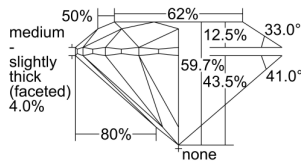

GIA®

FACSIMILE

GIA REPORT 1498770939

Verify this report at GIA.edu

GIA NATURAL DIAMOND DOSSIER®

June 28, 2024
GIA Report Number **1498770939**
Shape and Cutting Style ..... **Round Brilliant**
Measurements ..... **5.73 - 5.78 x 3.43 mm**

GRADING RESULTS

Carat Weight ..... **0.70 carat**
Color Grade ..... **G**
Clarity Grade **S12**
Cut Grade ..... **Excellent**

ADDITIONAL GRADING INFORMATION

Polish ..... **Excellent**
Symmetry ..... **Excellent**
Fluorescence ..... **None**
Clarity Characteristics..... **Crystal, Cloud, Feather**
Inscription(s): **GIA 1498770939**

PROPORTIONS

Profile to actual proportions

GRADING SCALES

GIA COLOR SCALE	GIA CLARITY SCALE	GIA CUT SCALE	
D	FLAWLESS	EXCELLENT	
E	INTERNALLY FLAWLESS		
F		VVS₁	VERY GOOD
G	VVS₂		
H	VS₁	GOOD	
I	VS₂		
J	S1₁	FAIR	
K	S1₂		
L	I₁	POOR	
M	I₂		
N	I₃		
O			
P			
Q			
R			
S			
T			
U			
V			
W			
X			
Y			
Z