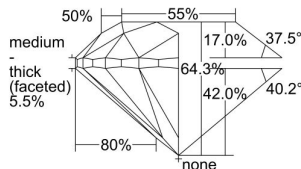

GIA®

FACSIMILE

GIA REPORT 1498778216

Verify this report at GIA.edu

GIA NATURAL DIAMOND DOSSIER®

June 28, 2024
GIA Report Number **1498778216**
Shape and Cutting Style ..... **Round Brilliant**
Measurements ..... **4.93 - 4.98 x 3.18 mm**

GRADING RESULTS

Carat Weight ..... **0.50 carat**
Color Grade ..... **E**
Clarity Grade **VS1**
Cut Grade ..... **Good**

ADDITIONAL GRADING INFORMATION

Polish ..... **Very Good**
Symmetry ..... **Very Good**
Fluorescence ..... **None**
Clarity Characteristics..... **Crystal, Cloud, Pinpoint**
Inscription(s): **GIA 1498778216**

PROPORTIONS

Profile to actual proportions

GRADING SCALES

GIA COLOR SCALE	GIA CLARITY SCALE	GIA CUT SCALE
D	FLAWLESS	EXCELLENT
E	FLAWLESS	
F	INTERNALLY FLAWLESS	VERY GOOD
G	FLAWLESS	
H	VVS₁	GOOD
I	VVS₂	
J	VS₁	FAIR
K	VS₂	
L	SI₁	POOR
M	SI₂	
N	I₁	
O	I₂	
P	I₃	
Q		
R		
S		
T		
U		
V		
W		
X		
Y		
Z