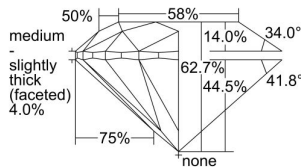

GIA®

FACSIMILE

GIA REPORT 1498785803

Verify this report at GIA.edu

GIA NATURAL DIAMOND DOSSIER®

June 28, 2024
GIA Report Number **1498785803**
Shape and Cutting Style ..... **Round Brilliant**
Measurements ..... **4.65 - 4.68 x 2.92 mm**

GRADING RESULTS

Carat Weight ..... **0.39 carat**
Color Grade ..... **E**
Clarity Grade **S12**
Cut Grade ..... **Excellent**

ADDITIONAL GRADING INFORMATION

Polish ..... **Excellent**
Symmetry ..... **Excellent**
Fluorescence ..... **Faint**
Clarity Characteristics..... **Cloud, Crystal**
Inscription(s): **GIA 1498785803**

PROPORTIONS

Profile to actual proportions

GRADING SCALES

GIA COLOR SCALE

COLORLESS	D
	E
	F
	G
	H
	I
	J
NEAR COLORLESS	K
	L
	M
	N
	O
	P
	Q
	R
	S
	T
	U
	V
	W
	X
	Y
	Z

GIA CLARITY SCALE

VERY VERY SLIGHTLY INCLUDED	FLAWLESS
	INTERNALLY FLAWLESS
VERY SLIGHTLY INCLUDED	VVS₁
	VVS₂
SLIGHTLY INCLUDED	VS₁
	VS₂
INCLUDED	I₁
	I₂
	I₃

GIA CUT SCALE

EXCELLENT
VERY GOOD
GOOD
FAIR
POOR