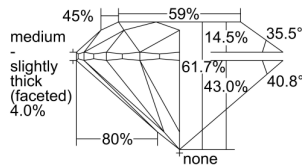

GIA®

FACSIMILE

GIA REPORT

1498786742

Verify this report at GIA.edu

GIA NATURAL DIAMOND DOSSIER®

June 28, 2024
GIA Report Number **1498786742**
Shape and Cutting Style ..... **Round Brilliant**
Measurements ..... **4.54 - 4.58 x 2.81 mm**

GRADING RESULTS

Carat Weight ..... **0.36 carat**
Color Grade ..... **G**
Clarity Grade **VVS2**
Cut Grade ..... **Excellent**

ADDITIONAL GRADING INFORMATION

Polish ..... **Excellent**
Symmetry ..... **Excellent**
Fluorescence ..... **None**
Clarity Characteristics..... **Cloud, Pinpoint**
Inscription(s): **GIA 1498786742**

PROPORTIONS

Profile to actual proportions

GRADING SCALES

GIA COLOR SCALE	GIA CLARITY SCALE	GIA CUT SCALE	
D	FLAWLESS	EXCELLENT	
E	INTERNALLY FLAWLESS		
F		VVS₁	VERY GOOD
G	VVS₂		
H	VS₁	GOOD	
I	VS₂		
J	SI₁	FAIR	
K	SI₂		
L	I₁	POOR	
M	I₂		
N	I₃		
O			
P			
Q			
R			
S			
T			
U			
V			
W			
X			
Y			
Z