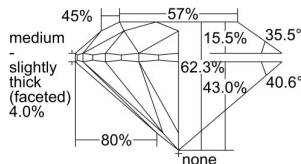

GIA®

FACSIMILE

GIA REPORT 1498789078

Verify this report at GIA.edu

GIA NATURAL DIAMOND DOSSIER®

June 28, 2024
GIA Report Number **1498789078**
Shape and Cutting Style ..... **Round Brilliant**
Measurements ..... **3.95 - 3.96 x 2.46 mm**

GRADING RESULTS

Carat Weight ..... **0.24 carat**
Color Grade ..... **H**
Clarity Grade **VS2**
Cut Grade ..... **Excellent**

ADDITIONAL GRADING INFORMATION

Polish ..... **Excellent**
Symmetry ..... **Excellent**
Fluorescence ..... **None**
Clarity Characteristics ..... **Cloud**
Inscription(s): **GIA 1498789078**

PROPORTIONS

Profile to actual proportions

GRADING SCALES

GIA COLOR SCALE

COLORED	D
	E
	F
	G
	H
	I
	J
NEAR COLORLESS	K
	L
	M
Faint	N
	O
	P
	Q
	R
	S
	T
	U
	V
	W
	X
	Y
Light	Z

GIA CLARITY SCALE

FLAWLESS	VERY VERY SLIGHTLY INCLUDED	VS₁	VS₂	VS₁	VS₂	SI₁	SI₂	I₁	I₂	I₃		
											FLAWLESS	INTERNALLY FLAWLESS

GIA CUT SCALE

EXCELLENT
VERY GOOD
GOOD
FAIR
POOR