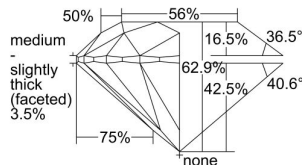

GIA®

FACSIMILE

GIA REPORT 1498792503

Verify this report at GIA.edu

GIA NATURAL DIAMOND DOSSIER®

July 01, 2024
GIA Report Number **1498792503**
Shape and Cutting Style ..... **Round Brilliant**
Measurements ..... **5.62 - 5.65 x 3.54 mm**

GRADING RESULTS

Carat Weight ..... **0.70 carat**
Color Grade ..... **H**
Clarity Grade **S11**
Cut Grade ..... **Excellent**

ADDITIONAL GRADING INFORMATION

Polish ..... **Excellent**
Symmetry ..... **Excellent**
Fluorescence ..... **Faint**
Clarity Characteristics..... **Cloud, Crystal**
Inscription(s): **GIA 1498792503**

PROPORTIONS

Profile to actual proportions