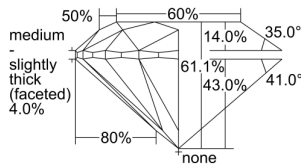

GIA®

FACSIMILE

GIA REPORT 1498795693

Verify this report at GIA.edu

GIA NATURAL DIAMOND DOSSIER®

July 01, 2024
GIA Report Number **1498795693**
Shape and Cutting Style ..... **Round Brilliant**
Measurements ..... **5.37 - 5.40 x 3.29 mm**

GRADING RESULTS

Carat Weight ..... **0.59 carat**
Color Grade ..... **E**
Clarity Grade **VS2**
Cut Grade ..... **Excellent**

ADDITIONAL GRADING INFORMATION

Polish ..... **Excellent**
Symmetry ..... **Excellent**
Fluorescence ..... **None**
Clarity Characteristics..... **Cloud, Crystal**
Inscription(s): **GIA 1498795693**

PROPORTIONS

Profile to actual proportions

GRADING SCALES

GIA COLOR SCALE	GIA CLARITY SCALE	GIA CUT SCALE	
D	FLAWLESS	EXCELLENT	
E	INTERNALLY FLAWLESS		
F		VVS₁	VERY GOOD
G	VVS₂		
H	VS₁	GOOD	
I	VS₂		
J	SI₁	FAIR	
K	SI₂		
L	I₁	POOR	
M	I₂		
N	I₃		
O			
P			
Q			
R			
S			
T			
U			
V			
W			
X			
Y			
Z