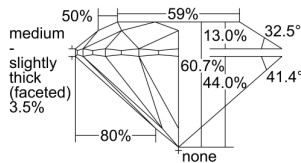

GIA®

FACSIMILE

GIA REPORT 1498801173

Verify this report at GIA.edu

GIA NATURAL DIAMOND DOSSIER®

July 02, 2024
GIA Report Number **1498801173**
Shape and Cutting Style ..... **Round Brilliant**
Measurements ..... **5.16 - 5.17 x 3.13 mm**

GRADING RESULTS

Carat Weight ..... **0.50 carat**
Color Grade ..... **E**
Clarity Grade **S11**
Cut Grade ..... **Excellent**

ADDITIONAL GRADING INFORMATION

Polish ..... **Excellent**
Symmetry ..... **Excellent**
Fluorescence ..... **Faint**
Clarity Characteristics..... **Crystal, Feather, Cloud**
Inscription(s): **GIA 1498801173**

PROPORTIONS

Profile to actual proportions

GRADING SCALES

GIA COLOR SCALE	GIA CLARITY SCALE	GIA CUT SCALE	
D	FLAWLESS	EXCELLENT	
E	INTERNALLY FLAWLESS		
F		VVS₁	VERY GOOD
G	VVS₂		
H	VS₁	GOOD	
I	VS₂		
J	S1₁	FAIR	
K	S1₂		
L	I₁	POOR	
M	I₂		
N	I₃		
O			
P			
Q			
R			
S			
T			
U			
V			
W			
X			
Y			
Z