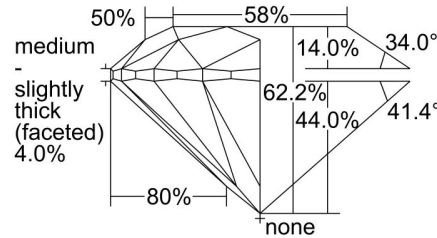

**GIA NATURAL DIAMOND GRADING REPORT**

 July 02, 2024  
 GIA Report Number ..... 1498808032  
 Shape and Cutting Style ..... Round Brilliant  
 Measurements ..... 6.53 - 6.54 x 4.07 mm

**GRADING RESULTS**

 Carat Weight ..... 1.07 carat  
 Color Grade ..... F  
 Clarity Grade ..... SI1  
 Cut Grade ..... Excellent

**ADDITIONAL GRADING INFORMATION**

 Polish ..... Excellent  
 Symmetry ..... Excellent  
 Fluorescence ..... Faint  
 Inscription(s): GIA 1498808032

**Comments:** Additional clouds, pinpoints and internal graining are not shown.

**PROPORTIONS**

Profile to actual proportions

**CLARITY CHARACTERISTICS**

**KEY TO SYMBOLS\***

- Crystal
- Cloud
- ~ Feather
- \\ Needle

\* Red symbols denote internal characteristics (inclusions). Green or black symbols denote external characteristics (blemishes). Diagram is an approximate representation of the diamond, and symbols shown indicate type, position, and approximate size of clarity characteristics. All clarity characteristics may not be shown. Details of finish are not shown.