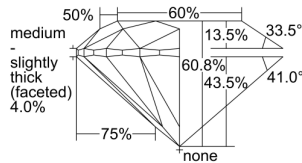

GIA®

FACSIMILE

GIA REPORT 1498809961

Verify this report at GIA.edu

GIA NATURAL DIAMOND DOSSIER®

July 03, 2024
GIA Report Number 1498809961
Shape and Cutting Style ..... Round Brilliant
Measurements ..... 5.71 - 5.73 x 3.48 mm

GRADING RESULTS

Carat Weight ..... 0.70 carat
Color Grade ..... K
Clarity Grade VS1
Cut Grade ..... Excellent

ADDITIONAL GRADING INFORMATION

Polish ..... Excellent
Symmetry ..... Excellent
Fluorescence ..... None
Clarity Characteristics ..... Feather, Cloud, Pinpoint
Inscription(s): GIA 1498809961

PROPORTIONS

Profile to actual proportions

GRADING SCALES

GIA COLOR SCALE	GIA CLARITY SCALE	GIA CUT SCALE	
D	FLAWLESS	EXCELLENT	
E	INTERNALLY FLAWLESS		
F		VVS₁	VERY GOOD
G	VVS₂		
H	VS₁	GOOD	
I	VS₂		
J	SI₁	FAIR	
K	SI₂		
L	I₁	POOR	
M	I₂		
N	I₃		
O			
P			
Q			
R			
S			
T			
U			
V			
W			
X			
Y			
Z