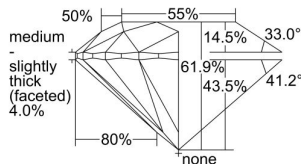

GIA®

FACSIMILE

GIA REPORT 1498813060

Verify this report at GIA.edu

GIA NATURAL DIAMOND DOSSIER®

July 02, 2024
GIA Report Number 1498813060
Shape and Cutting Style ..... Round Brilliant
Measurements ..... 4.42 - 4.44 x 2.74 mm

GRADING RESULTS

Carat Weight ..... 0.32 carat
Color Grade ..... G
Clarity Grade VS1
Cut Grade ..... Excellent

ADDITIONAL GRADING INFORMATION

Polish ..... Excellent
Symmetry ..... Excellent
Fluorescence ..... Medium Blue
Clarity Characteristics ..... Crystal
Inscription(s): GIA 1498813060

PROPORTIONS

Profile to actual proportions

GRADING SCALES

GIA COLOR SCALE	GIA CLARITY SCALE	GIA CUT SCALE	
D	FLAWLESS	EXCELLENT	
E	INTERNALLY FLAWLESS		
F		VVS₁	VERY GOOD
G	VVS₂		
H	VS₁	GOOD	
I	VS₂		
J	SI₁	FAIR	
K	SI₂		
L	I₁	POOR	
M	I₂		
N	I₃		
O			
P			
Q			
R			
S			
T			
U			
V			
W			
X			
Y			
Z