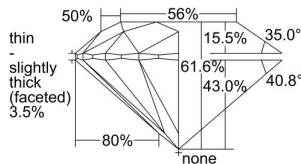

GIA®

FACSIMILE

GIA REPORT 1498817624

Verify this report at GIA.edu

GIA NATURAL DIAMOND DOSSIER®

July 09, 2024
GIA Report Number 1498817624
Shape and Cutting Style ..... Round Brilliant
Measurements ..... 4.48 - 4.50 x 2.76 mm

GRADING RESULTS

Carat Weight ..... 0.34 carat
Color Grade ..... G
Clarity Grade VVS2
Cut Grade ..... Excellent

ADDITIONAL GRADING INFORMATION

Polish ..... Excellent
Symmetry ..... Excellent
Fluorescence ..... None
Clarity Characteristics ..... Pinpoint, Cloud
Inscription(s): GIA 1498817624

PROPORTIONS

Profile to actual proportions

GRADING SCALES

GIA COLOR SCALE

COLORESS	D
	E
	F
	G
	H
	I
	J
NEAR COLORESS	K
	L
FAINT	M
	N
	O
	P
VERY LIGHT	Q
	R
	S
	T
	U
	V
	W
	X
	Y
LIGHT	Z

GIA CLARITY SCALE

FLAWLESS	VERY VERY SLIGHTLY INCLUDED	VVS₁	
			VVS₂
INTERNALLY FLAWLESS	VERY SLIGHTLY INCLUDED	VS₁	
		VS₂	
SLIGHTLY INCLUDED	SLIGHTLY INCLUDED	SI₁	
		SI₂	
INCLUDED	INCLUDED	I₁	
		I₂	
		I₃	

GIA CUT SCALE

EXCELLENT
VERY GOOD
GOOD
FAIR
POOR