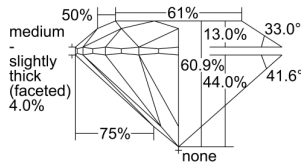

GIA®

FACSIMILE

GIA REPORT 1498818823

Verify this report at GIA.edu

GIA NATURAL DIAMOND DOSSIER®

July 03, 2024
GIA Report Number **1498818823**
Shape and Cutting Style ..... **Round Brilliant**
Measurements ..... **3.82 - 3.85 x 2.34 mm**

GRADING RESULTS

Carat Weight ..... **0.21 carat**
Color Grade ..... **E**
Clarity Grade **VS1**
Cut Grade ..... **Excellent**

ADDITIONAL GRADING INFORMATION

Polish ..... **Excellent**
Symmetry ..... **Excellent**
Fluorescence ..... **None**
Clarity Characteristics ..... **Cloud**
Inscription(s): **GIA 1498818823**

PROPORTIONS

Profile to actual proportions

GRADING SCALES

GIA COLOR SCALE	GIA CLARITY SCALE	GIA CUT SCALE	
D	FLAWLESS	EXCELLENT	
E	INTERNALLY FLAWLESS		
F		VVS₁	VERY GOOD
G	VVS₂		
H	VS₁	GOOD	
I	VS₂		
J	SI₁	FAIR	
K	SI₂		
L	I₁	POOR	
M	I₂		
N	I₃		
O			
P			
Q			
R			
S			
T			
U			
V			
W			
X			
Y			
Z