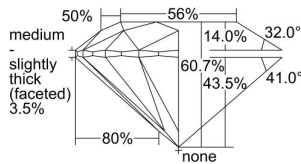

GIA®

FACSIMILE

GIA REPORT 1498822418

Verify this report at GIA.edu

GIA NATURAL DIAMOND DOSSIER®

July 09, 2024
GIA Report Number 1498822418
Shape and Cutting Style ..... Round Brilliant
Measurements ..... 4.73 - 4.75 x 2.88 mm

GRADING RESULTS

Carat Weight ..... 0.39 carat
Color Grade I
Clarity Grade VS2
Cut Grade ..... Excellent

ADDITIONAL GRADING INFORMATION

Polish ..... Excellent
Symmetry ..... Excellent
Fluorescence ..... Medium Blue
Clarity Characteristics ..... Crystal, Cloud
Inscription(s): GIA 1498822418

PROPORTIONS

Profile to actual proportions

GRADING SCALES

GIA COLOR SCALE	GIA CLARITY SCALE	GIA CUT SCALE	
D	FLAWLESS	EXCELLENT	
E	INTERNALLY FLAWLESS		
F		VVS₁	VERY GOOD
G	VVS₂		
H	VS₁	GOOD	
I	VS₂		
J	SI₁	FAIR	
K	SI₂		
L	I₁	POOR	
M	I₂		
N	I₃		
O			
P			
Q			
R			
S			
T			
U			
V			
W			
X			
Y			
Z