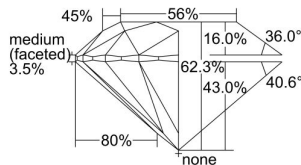

GIA®

FACSIMILE

GIA REPORT 1498831072

Verify this report at GIA.edu

GIA NATURAL DIAMOND DOSSIER®

July 09, 2024
GIA Report Number 1498831072
Shape and Cutting Style ..... Round Brilliant
Measurements ..... 5.44 - 5.48 x 3.40 mm

GRADING RESULTS

Carat Weight ..... 0.62 carat
Color Grade ..... D
Clarity Grade VS1
Cut Grade ..... Excellent

ADDITIONAL GRADING INFORMATION

Polish ..... Excellent
Symmetry ..... Excellent
Fluorescence ..... None
Clarity Characteristics ..... Cloud, Pinpoint
Inscription(s): GIA 1498831072

PROPORTIONS

Profile to actual proportions

GRADING SCALES

GIA COLOR SCALE	GIA CLARITY SCALE	GIA CUT SCALE	
D	FLAWLESS	EXCELLENT	
E	INTERNALLY FLAWLESS		
F		VVS₁	VERY GOOD
G	VVS₂		
H	VS₁	GOOD	
I	VS₂		
J	SI₁	FAIR	
K	SI₂		
L	I₁	POOR	
M	I₂		
N	I₃		
O			
P			
Q			
R			
S			
T			
U			
V			
W			
X			
Y			
Z