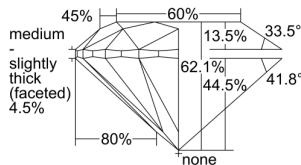

GIA®

FACSIMILE

GIA REPORT

1498844246

Verify this report at GIA.edu

GIA NATURAL DIAMOND DOSSIER®

July 11, 2024
GIA Report Number 1498844246
Shape and Cutting Style ..... Round Brilliant
Measurements ..... 4.68 - 4.71 x 2.91 mm

GRADING RESULTS

Carat Weight ..... 0.40 carat
Color Grade ..... E
Clarity Grade S11
Cut Grade ..... Excellent

ADDITIONAL GRADING INFORMATION

Polish ..... Excellent
Symmetry ..... Excellent
Fluorescence ..... Medium Blue
Clarity Characteristics ..... Cloud, Crystal
Inscription(s): GIA 1498844246

PROPORTIONS

Profile to actual proportions

GRADING SCALES

GIA COLOR SCALE

COLORED	D
	E
	F
	G
	H
	I
	J
NEAR COLORLESS	K
	L
	M
Faint	N
	O
	P
	Q
	R
	S
	T
	U
	V
	W
	X
	Y
Light	Z

GIA CLARITY SCALE

FLAWLESS	VERY VERY SLIGHTLY INCLUDED	VVS₁	VVS₂	VS₁	VS₂	S1₁	S1₂	I₁	I₂	I₃	
											INTERNAL FLAWLESS

GIA CUT SCALE

EXCELLENT
VERY GOOD
GOOD
FAIR
POOR