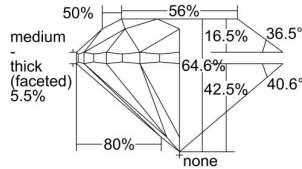

GIA®

FACSIMILE

GIA REPORT 1498844873

Verify this report at GIA.edu

GIA NATURAL DIAMOND DOSSIER®

July 05, 2024
GIA Report Number 1498844873
Shape and Cutting Style ..... Round Brilliant
Measurements ..... 4.76 - 4.82 x 3.09 mm

GRADING RESULTS

Carat Weight ..... 0.46 carat
Color Grade ..... F
Clarity Grade VS1
Cut Grade ..... Very Good

ADDITIONAL GRADING INFORMATION

Polish ..... Very Good
Symmetry ..... Very Good
Fluorescence ..... None
Clarity Characteristics..Crystal, Cloud, Indented Natural, Pinpoint
Inscription(s): GIA 1498844873

PROPORTIONS

Profile to actual proportions

GRADING SCALES

GIA COLOR SCALE	GIA CLARITY SCALE	GIA CUT SCALE
COLOURLESS	FLAWLESS	EXCELLENT
D	INTERNALLY FLAWLESS	
E	VVS₁	VERY GOOD
F		
G	VVS₂	
H	VS₁	GOOD
I		
J	VS₂	
K	SI₁	FAIR
L		
M	SI₂	
N	I₁	POOR
O		
P	I₂	
Q	I₃	
R		
S		
T		
U		
V		
W		
X		
Y		
Z