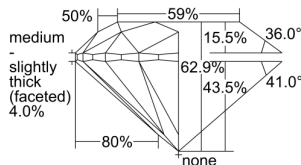

GIA®

FACSIMILE

GIA REPORT 1498845907

Verify this report at GIA.edu

GIA NATURAL DIAMOND DOSSIER®

July 05, 2024
GIA Report Number **1498845907**
Shape and Cutting Style ..... **Round Brilliant**
Measurements ..... **4.60 - 4.63 x 2.90 mm**

GRADING RESULTS

Carat Weight ..... **0.38 carat**
Color Grade ..... **E**
Clarity Grade **S11**
Cut Grade ..... **Excellent**

ADDITIONAL GRADING INFORMATION

Polish ..... **Excellent**
Symmetry ..... **Excellent**
Fluorescence ..... **None**
Clarity Characteristics..... **Crystal, Cloud, Feather**
Inscription(s): **GIA 1498845907**

PROPORTIONS

Profile to actual proportions

GRADING SCALES

GIA COLOR SCALE	GIA CLARITY SCALE	GIA CUT SCALE	
D	FLAWLESS	EXCELLENT	
E	INTERNALLY FLAWLESS		
F		VVS₁	VERY GOOD
G	VVS₂		
H	VS₁	GOOD	
I	VS₂		
J	S1₁	FAIR	
K	S1₂		
L	I₁	POOR	
M	I₂		
N	I₃		
O			
P			
Q			
R			
S			
T			
U			
V			
W			
X			
Y			
Z