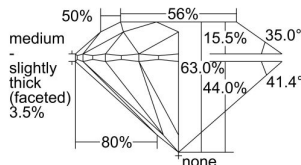

GIA®

FACSIMILE

GIA REPORT 1498849301

Verify this report at GIA.edu

GIA NATURAL DIAMOND DOSSIER®

July 05, 2024
GIA Report Number 1498849301
Shape and Cutting Style ..... Round Brilliant
Measurements ..... 5.65 - 5.68 x 3.57 mm

GRADING RESULTS

Carat Weight ..... 0.70 carat
Color Grade ..... J
Clarity Grade VS2
Cut Grade ..... Excellent

ADDITIONAL GRADING INFORMATION

Polish ..... Excellent
Symmetry ..... Excellent
Fluorescence ..... None
Clarity Characteristics ..... Crystal, Cloud
Inscription(s): GIA 1498849301

PROPORTIONS

Profile to actual proportions