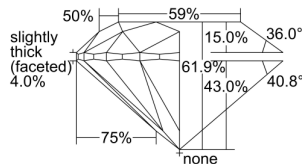

GIA®

FACSIMILE

GIA REPORT 1498852244

Verify this report at GIA.edu

GIA NATURAL DIAMOND DOSSIER®

July 05, 2024
GIA Report Number 1498852244
Shape and Cutting Style ..... Round Brilliant
Measurements ..... 4.72 - 4.74 x 2.93 mm

GRADING RESULTS

Carat Weight ..... 0.41 carat
Color Grade ..... H
Clarity Grade VS1
Cut Grade ..... Excellent

ADDITIONAL GRADING INFORMATION

Polish ..... Excellent
Symmetry ..... Excellent
Fluorescence ..... Faint
Clarity Characteristics..... Crystal, Pinpoint
Inscription(s): GIA 1498852244

PROPORTIONS

Profile to actual proportions

GRADING SCALES

GIA COLOR SCALE	GIA CLARITY SCALE	GIA CUT SCALE	
D	FLAWLESS	EXCELLENT	
E	INTERNALLY FLAWLESS		
F		VVS₁	VERY GOOD
G	VVS₂		
H	VS₁	GOOD	
I	VS₂		
J	SI₁	FAIR	
K	SI₂		
L	I₁	POOR	
M	I₂		
N	I₃		
O			
P			
Q			
R			
S			
T			
U			
V			
W			
X			
Y			
Z