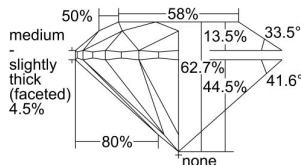

GIA®

FACSIMILE

GIA REPORT 1498852773

Verify this report at GIA.edu

GIA NATURAL DIAMOND DOSSIER®

July 08, 2024
GIA Report Number 1498852773
Shape and Cutting Style ..... Round Brilliant
Measurements ..... 5.62 - 5.66 x 3.54 mm

GRADING RESULTS

Carat Weight ..... 0.70 carat
Color Grade ..... K
Clarity Grade VS2
Cut Grade ..... Excellent

ADDITIONAL GRADING INFORMATION

Polish ..... Excellent
Symmetry ..... Excellent
Fluorescence ..... Faint
Clarity Characteristics..... Cloud, Crystal, Feather
Inscription(s): GIA 1498852773

PROPORTIONS

Profile to actual proportions

GRADING SCALES

GIA COLOR SCALE

COLORED	D
	E
	F
	G
	H
	I
	J
NEAR COLORLESS	K
	L
	M
	N
	O
	P
	R
	S
	T
	U
	V
	W
	X
	Y
	Z

GIA CLARITY SCALE

FLAWLESS	INTERNAL FLAWLESS	
		FLAWLESS
VERY VERY SLIGHTLY INCLUDED	VVS₁	
	VVS₂	
VERY SLIGHTLY INCLUDED	VS₁	
	VS₂	
SLIGHTLY INCLUDED	SI₁	
	SI₂	
INCLUDED	I₁	
	I₂	
	I₃	

GIA CUT SCALE

EXCELLENT
VERY GOOD
GOOD
FAIR
POOR