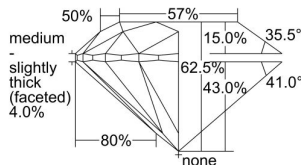

GIA®

FACSIMILE

GIA REPORT 1498853160

Verify this report at GIA.edu

GIA NATURAL DIAMOND DOSSIER®

July 10, 2024
GIA Report Number 1498853160
Shape and Cutting Style ..... Round Brilliant
Measurements ..... 4.26 - 4.29 x 2.67 mm

GRADING RESULTS

Carat Weight ..... 0.30 carat
Color Grade ..... D
Clarity Grade VS1
Cut Grade ..... Excellent

ADDITIONAL GRADING INFORMATION

Polish ..... Excellent
Symmetry ..... Excellent
Fluorescence ..... Faint
Clarity Characteristics ..... Crystal, Pinpoint
Inscription(s): GIA 1498853160

PROPORTIONS

Profile to actual proportions

GRADING SCALES

GIA COLOR SCALE	GIA CLARITY SCALE	GIA CUT SCALE	
D	FLAWLESS	EXCELLENT	
E	INTERNALLY FLAWLESS		
F		VVS₁	VERY GOOD
G	VVS₂		
H	VS₁	GOOD	
I	VS₂		
J	SI₁	FAIR	
K	SI₂		
L	I₁	POOR	
M			
N			
O	I₂		
P			
Q	I₃		
R			
S			
T			
U			
V			
W			
X			
Y			
Z