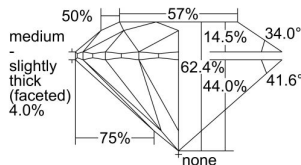

GIA®

FACSIMILE

GIA REPORT 1498853437

Verify this report at GIA.edu

GIA NATURAL DIAMOND DOSSIER®

July 10, 2024
GIA Report Number **1498853437**
Shape and Cutting Style ..... **Round Brilliant**
Measurements ..... **4.28 - 4.30 x 2.68 mm**

GRADING RESULTS

Carat Weight ..... **0.30 carat**
Color Grade ..... **E**
Clarity Grade **S11**
Cut Grade ..... **Excellent**

ADDITIONAL GRADING INFORMATION

Polish ..... **Very Good**
Symmetry ..... **Very Good**
Fluorescence ..... **None**
Clarity Characteristics..... **Cloud, Crystal, Knot**
Inscription(s): **GIA 1498853437**

PROPORTIONS

Profile to actual proportions