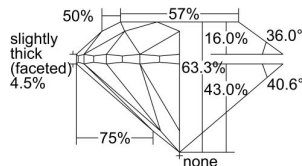

GIA®

FACSIMILE

GIA REPORT 1498854719

Verify this report at GIA.edu

GIA NATURAL DIAMOND DOSSIER®

July 11, 2024
GIA Report Number 1498854719
Shape and Cutting Style ..... Round Brilliant
Measurements ..... 4.21 - 4.22 x 2.67 mm

GRADING RESULTS

Carat Weight ..... 0.30 carat
Color Grade ..... E
Clarity Grade VS1
Cut Grade ..... Very Good

ADDITIONAL GRADING INFORMATION

Polish ..... Excellent
Symmetry ..... Excellent
Fluorescence ..... Faint
Clarity Characteristics ..... Cloud, Crystal, Pinpoint
Inscription(s): GIA 1498854719

PROPORTIONS

Profile to actual proportions

GRADING SCALES

GIA COLOR SCALE	GIA CLARITY SCALE	GIA CUT SCALE
COLOURLESS	FLAWLESS	EXCELLENT
D	INTERNALLY FLAWLESS	
E	VVS₁	VERY GOOD
F		
G	VS₁	GOOD
H		
I	SI₁	FAIR
J		
K	I₁	POOR
L		
M	I₂	
N		
O	I₃	
P		
Q		
R		
S		
T		
U		
V		
W		
X		
Y		
Z