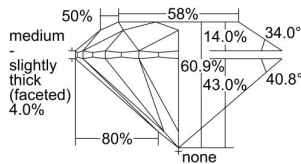

GIA®

FACSIMILE

GIA REPORT 1498855846

Verify this report at GIA.edu

GIA NATURAL DIAMOND DOSSIER®

July 15, 2024
GIA Report Number 1498855846
Shape and Cutting Style ..... Round Brilliant
Measurements ..... 4.03 - 4.04 x 2.46 mm

GRADING RESULTS

Carat Weight ..... 0.24 carat
Color Grade ..... E
Clarity Grade VVS1
Cut Grade ..... Excellent

ADDITIONAL GRADING INFORMATION

Polish ..... Excellent
Symmetry ..... Excellent
Fluorescence ..... None
Clarity Characteristics ..... Pinpoint
Inscription(s): GIA 1498855846

PROPORTIONS

Profile to actual proportions

GRADING SCALES

GIA COLOR SCALE	GIA CLARITY SCALE	GIA CUT SCALE	
D	FLAWLESS	EXCELLENT	
E	INTERNALLY FLAWLESS		
F		VVS₁	VERY GOOD
G	VVS₂		
H	VS₁	GOOD	
I	VS₂		
J	SI₁	FAIR	
K	SI₂		
L	I₁	POOR	
M	I₂		
N	I₃		
O			
P			
Q			
R			
S			
T			
U			
V			
W			
X			
Y			
Z