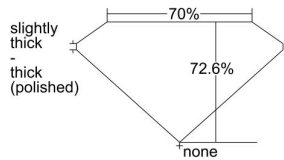

GIA®

FACSIMILE

GIA REPORT 1498857016

Verify this report at gia.edu

GIA NATURAL DIAMOND DOSSIER®

July 08, 2024
GIA Report Number 1498857016
Shape and Cutting Style ..... Square Modified Brilliant
Measurements ..... 3.86 x 3.83 x 2.78 mm

GRADING RESULTS

Carat Weight ..... 0.34 carat
Color Grade ..... D
Clarity Grade VS1

ADDITIONAL GRADING INFORMATION

Polish ..... Excellent
Symmetry ..... Very Good
Fluorescence ..... None
Clarity Characteristics..... Crystal, Feather, Needle, Pinpoint
Inscription(s): GIA 1498857016

PROPORTIONS

Profile not to actual proportions

GRADING SCALES

GIA COLOR SCALE		GIA CLARITY SCALE			
COLORLESS	D	VERY VERY SLIGHTLY INCLUDED	FLAWLESS		
	E		INTERNALLY FLAWLESS		
	F	VERY SLIGHTLY INCLUDED	VS₁		
	G		VS₂		
	H		VS₁		
	NEAR COLORLESS	I	SLIGHTLY INCLUDED	VS₂	
		J		SI₁	
		FAINT	K	INCLUDED	SI₂
			L		I₁
			M		I₂
VERT LIGHT	N	LIGHT	I₃		
	O				
	P				
	Q				
	R