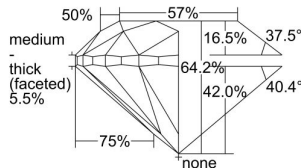

GIA®

FACSIMILE

GIA REPORT 1498857745

Verify this report at GIA.edu

GIA NATURAL DIAMOND DOSSIER®

July 08, 2024
GIA Report Number 1498857745
Shape and Cutting Style ..... Round Brilliant
Measurements ..... 4.82 - 4.86 x 3.11 mm

GRADING RESULTS

Carat Weight ..... 0.47 carat
Color Grade ..... G
Clarity Grade S11
Cut Grade ..... Very Good

ADDITIONAL GRADING INFORMATION

Polish ..... Excellent
Symmetry ..... Very Good
Fluorescence ..... None
Clarity Characteristics ..... Cloud
Inscription(s): GIA 1498857745

PROPORTIONS

Profile to actual proportions

GRADING SCALES

GIA COLOR SCALE	GIA CLARITY SCALE	GIA CUT SCALE
D	FLAWLESS	EXCELLENT
E	FLAWLESS	
F	INTERNALLY FLAWLESS	VERY GOOD
G	FLAWLESS	
H	VVS₁	GOOD
I	VVS₂	
J	VS₁	FAIR
K	VS₂	
L	S1₁	POOR
M	S1₂	
N	I₁	
O	I₂	
P	I₃	
Q		
R		
S		
T		
U		
V		
W		
X		
Y		
Z