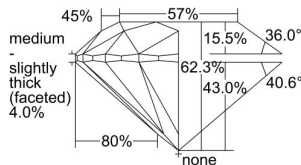

GIA®

FACSIMILE

GIA REPORT 1498858275

Verify this report at GIA.edu

GIA NATURAL DIAMOND DOSSIER®

July 08, 2024
GIA Report Number **1498858275**
Shape and Cutting Style ..... **Round Brilliant**
Measurements ..... **5.52 - 5.55 x 3.45 mm**

GRADING RESULTS

Carat Weight ..... **0.66 carat**
Color Grade ..... **G**
Clarity Grade **VS1**
Cut Grade ..... **Excellent**

ADDITIONAL GRADING INFORMATION

Polish ..... **Excellent**
Symmetry ..... **Excellent**
Fluorescence ..... **None**
Clarity Characteristics..... **Crystal, Pinpoint**
Inscription(s): **GIA 1498858275**

PROPORTIONS

Profile to actual proportions

GRADING SCALES

GIA COLOR SCALE	GIA CLARITY SCALE	GIA CUT SCALE	
D	FLAWLESS	EXCELLENT	
E	INTERNALLY FLAWLESS		
F		VVS₁	VERY GOOD
G	VVS₂		
H	VS₁	GOOD	
I	VS₂		
J	SI₁	FAIR	
K	SI₂		
L	I₁	POOR	
M	I₂		
N	I₃		
O			
P			
Q			
R			
S			
T			
U			
V			
W			
X			
Y			
Z