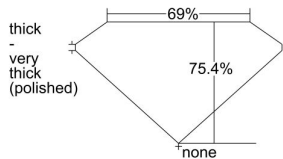

GIA®

FACSIMILE

GIA REPORT 1498858567

Verify this report at GIA.edu

GIA NATURAL DIAMOND DOSSIER®

July 15, 2024
GIA Report Number 1498858567
Shape and Cutting Style ..... Square Modified Brilliant
Measurements ..... 4.48 x 4.41 x 3.33 mm

GRADING RESULTS

Carat Weight ..... 0.60 carat
Color Grade ..... F
Clarity Grade VVS1

ADDITIONAL GRADING INFORMATION

Polish ..... Excellent
Symmetry ..... Very Good
Fluorescence ..... None
Clarity Characteristics ..... Pinpoint
Inscription(s): GIA 1498858567

PROPORTIONS

Profile not to actual proportions

GRADING SCALES

GIA COLOR SCALE		GIA CLARITY SCALE	
COLORLESS	D	VERY VERY SLIGHTLY INCLUDED	FLAWLESS
	E		INTERNALLY FLAWLESS
	F		VVS₁
	G		VVS₂
	H		VS₁
	I		VS₂
	J		SI₁
	K		SI₂
	L		I₁
	M		I₂
NEAR COLORLESS	N	SLIGHTLY INCLUDED	I₃
	O		
	P		
	Q		
FAINT	R		
	S		
	T		
	U		
VERT LIGHT	V		
	W		
	X		
	Y		
LIGHT	Z