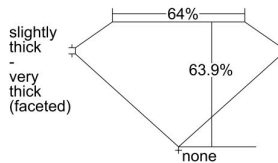

GIA®

FACSIMILE

GIA REPORT 1498863672

Verify this report at GIA.edu

GIA NATURAL DIAMOND DOSSIER®

July 09, 2024
GIA Report Number 1498863672
Shape and Cutting Style ..... Pear Brilliant
Measurements ..... 8.05 x 5.43 x 3.47 mm

GRADING RESULTS

Carat Weight ..... 0.90 carat
Color Grade ..... G
Clarity Grade VS1

ADDITIONAL GRADING INFORMATION

Polish ..... Excellent
Symmetry ..... Excellent
Fluorescence ..... Strong Yellow
Clarity Characteristics ..... Cloud, Needle
Inscription(s): GIA 1498863672

PROPORTIONS

Profile not to actual proportions

GRADING SCALES

GIA COLOR SCALE		GIA CLARITY SCALE	
COLORLESS	D	VERY VERY SLIGHTLY INCLUDED	FLAWLESS
	E		INTERNALLY FLAWLESS
	F		VVS₁
	G		VVS₂
	H		VS₁
	I		VS₂
	J		SI₁
	K		SI₂
	L		I₁
	M		I₂
NEAR COLORLESS	N	SLIGHTLY INCLUDED	I₃
	O		
	P		
	Q		
FAINT	R	INCLUDED	
	S		
	T		
	U		
VERT LIGHT	V		
	W		
	X		
	Y		
LIGHT	Z