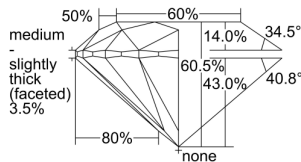

GIA®

FACSIMILE

GIA REPORT

1498869149

Verify this report at GIA.edu

GIA NATURAL DIAMOND DOSSIER®

July 08, 2024
GIA Report Number 1498869149
Shape and Cutting Style ..... Round Brilliant
Measurements ..... 4.76 - 4.80 x 2.89 mm

GRADING RESULTS

Carat Weight ..... 0.40 carat
Color Grade ..... G
Clarity Grade VS1
Cut Grade ..... Excellent

ADDITIONAL GRADING INFORMATION

Polish ..... Excellent
Symmetry ..... Excellent
Fluorescence ..... None
Clarity Characteristics ..... Cloud, Crystal
Inscription(s): GIA 1498869149

PROPORTIONS

Profile to actual proportions

GRADING SCALES

GIA COLOR SCALE

COLORED	D
	E
	F
	G
	H
	I
	J
NEAR COLORLESS	K
	L
FLAWT	M
	N
	O
	P
VERY LIGHT	Q
	R
	S
	T
	U
	V
LIGHT	W
	X
	Y
	Z

GIA CLARITY SCALE

VERY VERY SLIGHTLY INCLUDED	FLAWLESS
	INTERNALLY FLAWLESS
VERY SLIGHTLY INCLUDED	VVS₁
	VVS₂
SLIGHTLY INCLUDED	VS₁
	VS₂
INCLUDED	SI₁
	SI₂
INCLUDED	I₁
	I₂
	I₃

GIA CUT SCALE

EXCELLENT
VERY GOOD
GOOD
FAIR
POOR