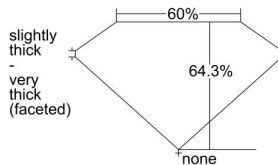

GIA®

FACSIMILE

GIA REPORT 1498876277

Verify this report at GIA.edu

GIA NATURAL DIAMOND DOSSIER®

July 10, 2024
GIA Report Number **1498876277**
Shape and Cutting Style ..... **Pear Brilliant**
Measurements ..... **7.85 x 4.83 x 3.11 mm**

GRADING RESULTS

Carat Weight ..... **0.71 carat**
Color Grade ..... **J**
Clarity Grade **S11**

ADDITIONAL GRADING INFORMATION

Polish ..... **Excellent**
Symmetry ..... **Excellent**
Fluorescence ..... **None**
Clarity Characteristics ..... **Feather**
Inscription(s): **GIA 1498876277**

PROPORTIONS

Profile not to actual proportions

GRADING SCALES

GIA COLOR SCALE		GIA CLARITY SCALE			
COLORLESS	D	VERY SLIGHTLY SLIGHTLY INCLUDED	FLAWLESS		
	E		INTERNALLY FLAWLESS		
	F		VVS₁		
	G		VVS₂		
	NEAR COLORLESS	H	VERY SLIGHTLY INCLUDED	VS₁	
		I		VS₂	
		FAINT	J	SLIGHTLY INCLUDED	S1₁
			K		S1₂
	L		I₁		
	VERY LIGHT		M	INCLUDED	I₂
N			I₃		
O					
P					
LIGHT	Q				
	R				
	S				
	T				
	U				
	Z