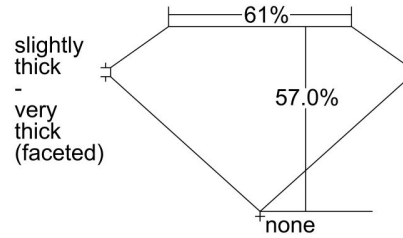

GIA NATURAL DIAMOND GRADING REPORT

 July 11, 2024
 GIA Report Number 1498887149
 Shape and Cutting Style Heart Brilliant
 Measurements 6.46 x 7.61 x 4.34 mm

GRADING RESULTS

 Carat Weight 1.30 carat
 Color Grade K
 Clarity Grade VVS1

ADDITIONAL GRADING INFORMATION

 Polish Excellent
 Symmetry Excellent
 Fluorescence None
 Inscription(s): GIA 1498887149

PROPORTIONS

Profile not to actual proportions

CLARITY CHARACTERISTICS

KEY TO SYMBOLS*

-  Cloud
-  Pinpoint

* Red symbols denote internal characteristics (inclusions). Green or black symbols denote external characteristics (blemishes). Diagram is an approximate representation of the diamond, and symbols shown indicate type, position, and approximate size of clarity characteristics. All clarity characteristics may not be shown. Details of finish are not shown.