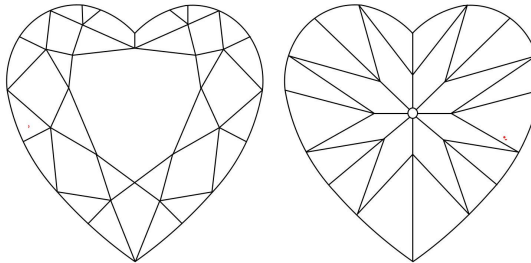

GIA NATURAL DIAMOND GRADING REPORT

 July 11, 2024
 GIA Report Number 1498887149
 Shape and Cutting Style Heart Brilliant
 Measurements 6.46 x 7.61 x 4.34 mm

GRADING RESULTS

 Carat Weight 1.30 carat
 Color Grade K
 Clarity Grade VVS1

ADDITIONAL GRADING INFORMATION

 Polish Excellent
 Symmetry Excellent
 Fluorescence None
 Inscription(s): GIA 1498887149

PROPORTIONS

Profile not to actual proportions

CLARITY CHARACTERISTICS

KEY TO SYMBOLS*

-  Cloud
-  Pinpoint

* Red symbols denote internal characteristics (inclusions). Green or black symbols denote external characteristics (blemishes). Diagram is an approximate representation of the diamond, and symbols shown indicate type, position, and approximate size of clarity characteristics. All clarity characteristics may not be shown. Details of finish are not shown.