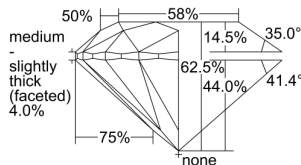

GIA®

FACSIMILE

GIA REPORT 1498899293

Verify this report at GIA.edu

GIA NATURAL DIAMOND DOSSIER®

July 11, 2024
GIA Report Number 1498899293
Shape and Cutting Style ..... Round Brilliant
Measurements ..... 6.00 - 6.03 x 3.76 mm

GRADING RESULTS

Carat Weight ..... 0.84 carat
Color Grade ..... G
Clarity Grade S11
Cut Grade ..... Excellent

ADDITIONAL GRADING INFORMATION

Polish ..... Excellent
Symmetry ..... Excellent
Fluorescence ..... Medium Blue
Clarity Characteristics ..... Crystal
Inscription(s): GIA 1498899293

PROPORTIONS

Profile to actual proportions

GRADING SCALES

GIA COLOR SCALE	GIA CLARITY SCALE	GIA CUT SCALE	
D	FLAWLESS	EXCELLENT	
E	INTERNALLY FLAWLESS		
F		VVS₁	VERY GOOD
G	VVS₂		
H	VS₁	GOOD	
I	VS₂		
J	S1₁	FAIR	
K	S1₂		
L	I₁	POOR	
M	I₂		
N	I₃		
O			
P			
Q			
R			
S			
T			
U			
V			
W			
X			
Y			
Z