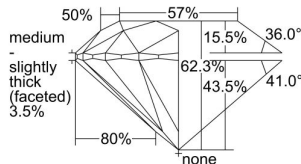

GIA®

FACSIMILE

GIA REPORT 1498905369

Verify this report at GIA.edu

GIA NATURAL DIAMOND DOSSIER®

July 12, 2024
GIA Report Number 1498905369
Shape and Cutting Style ..... Round Brilliant
Measurements ..... 4.70 - 4.72 x 2.93 mm

GRADING RESULTS

Carat Weight ..... 0.40 carat
Color Grade ..... D
Clarity Grade S11
Cut Grade ..... Excellent

ADDITIONAL GRADING INFORMATION

Polish ..... Excellent
Symmetry ..... Excellent
Fluorescence ..... None
Clarity Characteristics ..... Crystal, Cloud
Inscription(s): GIA 1498905369

PROPORTIONS

Profile to actual proportions

GRADING SCALES

GIA COLOR SCALE

COLORLESS	D
	E
	F
	G
	H
	I
	J
NEAR COLORLESS	K
	L
Faint	M
	N
	O
	P
Very Light	Q
	R
	S
	T
	U
	V
	W
	X
	Y
Light	Z

GIA CLARITY SCALE

FLAWLESS	VERY VERY SLIGHTLY INCLUDED	VVS₁	VVS₂	VS₁	VS₂	S1₁	S1₂	I₁	I₂	I₃	
											VERY SLIGHTLY INCLUDED
INTERNALLY FLAWLESS	SLIGHTLY INCLUDED										

GIA CUT SCALE

EXCELLENT
VERY GOOD
GOOD
FAIR
POOR