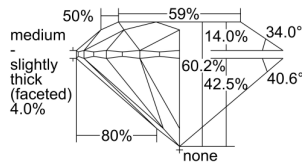

GIA®

FACSIMILE

GIA REPORT

1498911848

Verify this report at GIA.edu

GIA NATURAL DIAMOND DOSSIER®

July 12, 2024
GIA Report Number 1498911848
Shape and Cutting Style ..... Round Brilliant
Measurements ..... 5.15 - 5.17 x 3.11 mm

GRADING RESULTS

Carat Weight ..... 0.51 carat
Color Grade ..... E
Clarity Grade S11
Cut Grade ..... Excellent

ADDITIONAL GRADING INFORMATION

Polish ..... Excellent
Symmetry ..... Excellent
Fluorescence ..... None
Clarity Characteristics ..... Cloud, Crystal
Inscription(s): GIA 1498911848

PROPORTIONS

Profile to actual proportions

GRADING SCALES

GIA COLOR SCALE

COLORESS	D
	E
	F
	G
	H
	I
	J
NEAR COLORESS	K
	L
FAINT	M
	N
	O
	P
	R
VERY LIGHT	S
	T
	U
	V
	W
	X
	Y
LIGHT	Z

GIA CLARITY SCALE

VERY VERY SLIGHTLY INCLUDED	FLAWLESS
	INTERNALLY FLAWLESS
VERY SLIGHTLY INCLUDED	VVS₁
	VVS₂
SLIGHTLY INCLUDED	VS₁
	VS₂
INCLUDED	SI₁
	SI₂
	I₁
	I₂
	I₃

GIA CUT SCALE

EXCELLENT
VERY GOOD
GOOD
FAIR
POOR