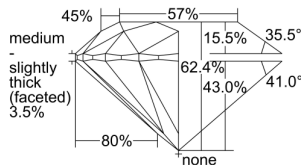

GIA®

FACSIMILE

GIA REPORT 1498912454

Verify this report at GIA.edu

GIA NATURAL DIAMOND DOSSIER®

July 12, 2024
GIA Report Number 1498912454
Shape and Cutting Style ..... Round Brilliant
Measurements ..... 4.35 - 4.38 x 2.72 mm

GRADING RESULTS

Carat Weight ..... 0.32 carat
Color Grade ..... D
Clarity Grade VS2
Cut Grade ..... Excellent

ADDITIONAL GRADING INFORMATION

Polish ..... Excellent
Symmetry ..... Excellent
Fluorescence ..... Medium Blue
Clarity Characteristics ..... Crystal
Inscription(s): GIA 1498912454

PROPORTIONS

Profile to actual proportions

GRADING SCALES

GIA COLOR SCALE

COLOREDNESS	D
	E
	F
	G
	H
	I
	J
NEAR COLORLESS	K
	L
Faint	M
	N
	O
	P
Very Light	Q
	R
	S
	T
	U
	V
Light	W
	X
	Y
	Z

GIA CLARITY SCALE

FLAWLESS	VERY VERY SLIGHTLY INCLUDED	VS₁	VS₂	VS₁	VS₂	SI₁	SI₂	I₁	I₂	I₃		
											FLAWLESS	INTERNALLY FLAWLESS

GIA CUT SCALE

EXCELLENT
VERY GOOD
GOOD
FAIR
POOR