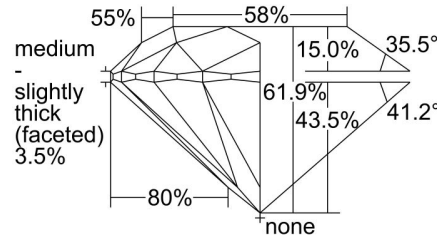

GIA NATURAL DIAMOND GRADING REPORT

 July 15, 2024
 GIA Report Number 1498912522
 Shape and Cutting Style Round Brilliant
 Measurements 6.40 - 6.43 x 3.97 mm

GRADING RESULTS

 Carat Weight 1.01 carat
 Color Grade I
 Clarity Grade VS1
 Cut Grade Excellent

ADDITIONAL GRADING INFORMATION

 Polish Excellent
 Symmetry Excellent
 Fluorescence None
 Inscription(s): GIA 1498912522

Comments: Pinpoints are not shown. Additional clouds are not shown.

PROPORTIONS

Profile to actual proportions

CLARITY CHARACTERISTICS

KEY TO SYMBOLS*

-  Feather
-  Cloud

* Red symbols denote internal characteristics (inclusions). Green or black symbols denote external characteristics (blemishes). Diagram is an approximate representation of the diamond, and symbols shown indicate type, position, and approximate size of clarity characteristics. All clarity characteristics may not be shown. Details of finish are not shown.