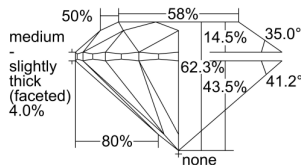

GIA®

FACSIMILE

GIA REPORT 1498917146

Verify this report at GIA.edu

GIA NATURAL DIAMOND DOSSIER®

July 15, 2024
GIA Report Number 1498917146
Shape and Cutting Style ..... Round Brilliant
Measurements ..... 5.70 - 5.73 x 3.56 mm

GRADING RESULTS

Carat Weight ..... 0.72 carat
Color Grade ..... J
Clarity Grade VS1
Cut Grade ..... Excellent

ADDITIONAL GRADING INFORMATION

Polish ..... Excellent
Symmetry ..... Excellent
Fluorescence ..... None
Clarity Characteristics ..... Cloud, Pinpoint
Inscription(s): GIA 1498917146

PROPORTIONS

Profile to actual proportions

GRADING SCALES

GIA COLOR SCALE	GIA CLARITY SCALE	GIA CUT SCALE	
D	FLAWLESS	EXCELLENT	
E	INTERNALLY FLAWLESS		
F		VVS₁	VERY GOOD
G	VVS₂		
H	VS₁	GOOD	
I	VS₂		
J	SI₁	FAIR	
K	SI₂		
L	I₁	POOR	
M			
N			
O	I₂		
P			
Q			
R	I₃		
S			
T			
U			
V			
W			
X			
Y			
Z