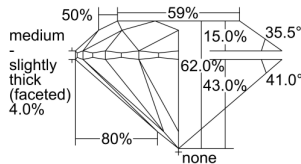

GIA®

FACSIMILE

GIA REPORT 1498924060

Verify this report at GIA.edu

GIA NATURAL DIAMOND DOSSIER®

July 15, 2024
GIA Report Number 1498924060
Shape and Cutting Style ..... Round Brilliant
Measurements ..... 4.69 - 4.73 x 2.92 mm

GRADING RESULTS

Carat Weight ..... 0.40 carat
Color Grade ..... F
Clarity Grade S11
Cut Grade ..... Excellent

ADDITIONAL GRADING INFORMATION

Polish ..... Excellent
Symmetry ..... Excellent
Fluorescence ..... None
Clarity Characteristics..... Cloud, Crystal, Feather
Inscription(s): GIA 1498924060

PROPORTIONS

Profile to actual proportions